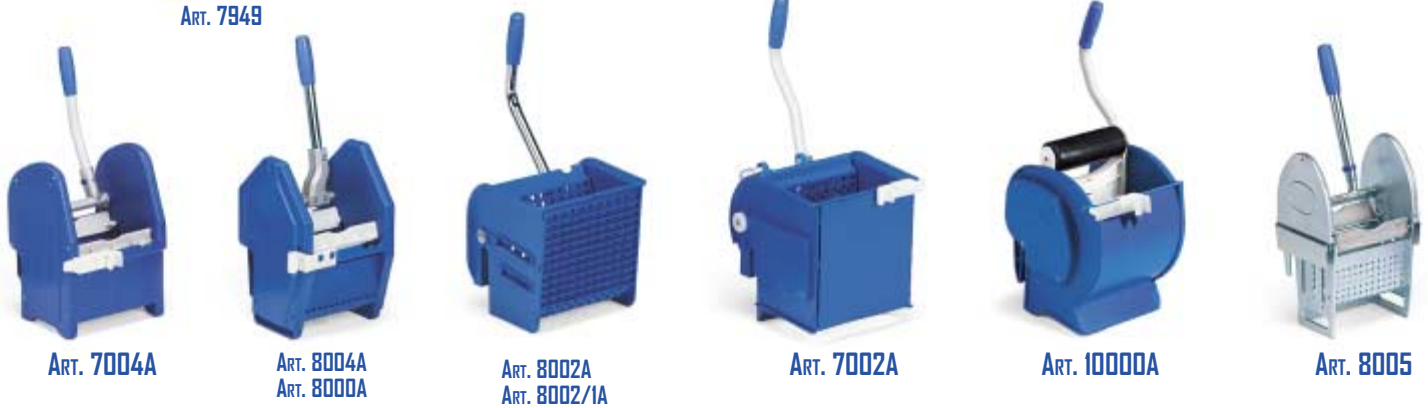

strizzatori - wringers